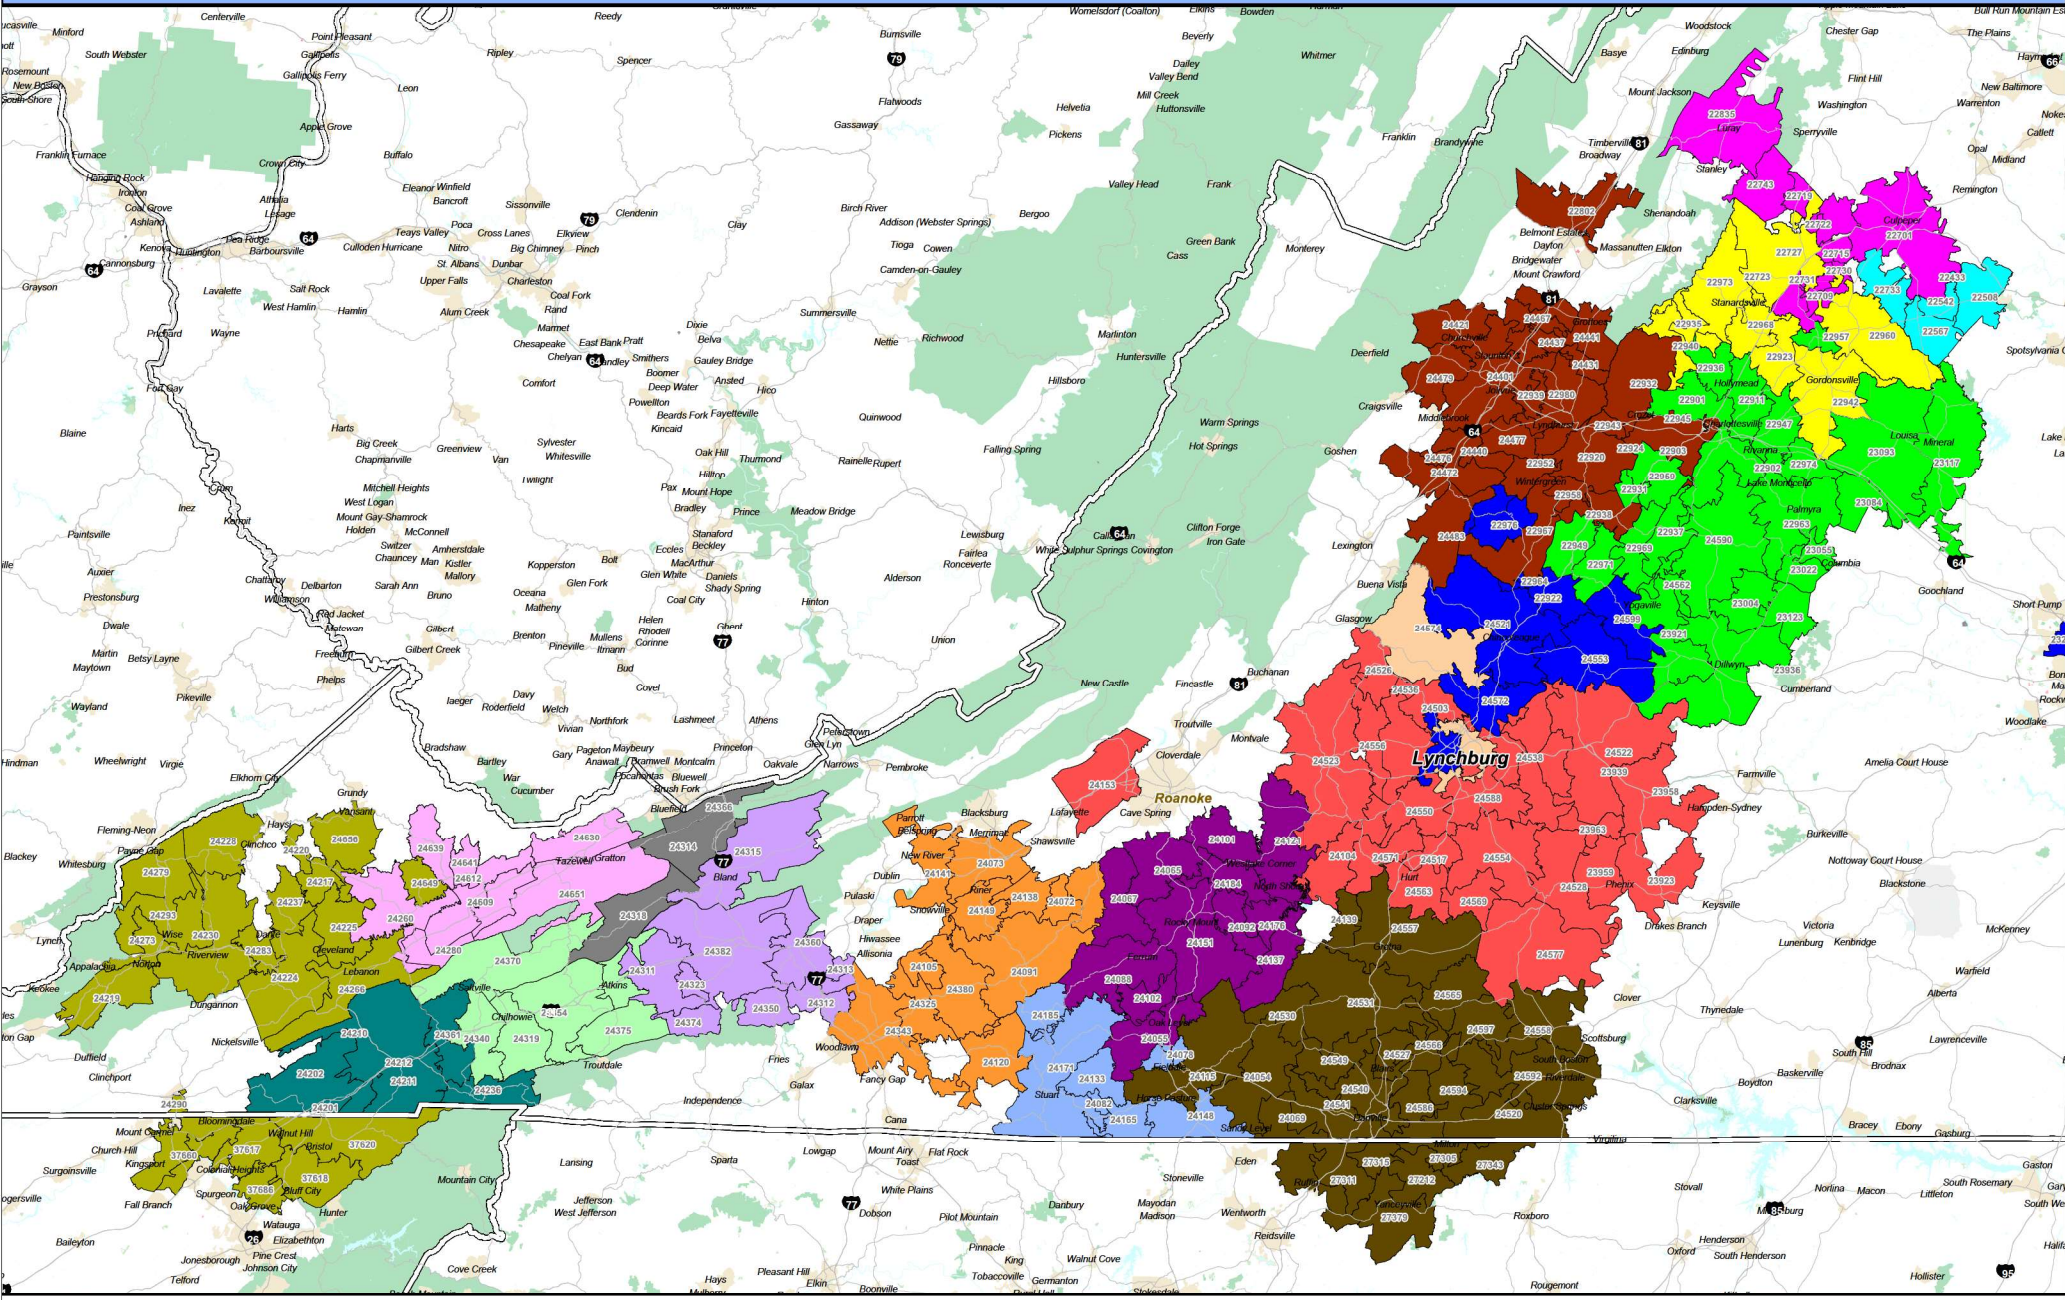

Virginia Community Group

- | | | | |
|--|---|---|--|
| ■ Franklin News Post Coverage Area | ■ Waynesboro News Virginian Coverage Area | ■ Nelson County Times Coverage Area | ■ Floyd Press Coverage Area |
| ■ Wytheville Enterprise Coverage Area | ■ Greene County Record Coverage Area | ■ Amherst New Era Progress Coverage Area | ■ Bland County Messenger Coverage Area |
| ■ Smyth County News Messenger Coverage Area | ■ Madison Eagle Coverage Area | ■ Orange County Review Coverage Area | ■ Bristol Herald Courier Coverage Area |
| ■ Washington County News Coverage Area | ■ Charlottesville Daily Progress Coverage Area | ■ Martinsville Bulletin Coverage Area | ■ Lynchburg News and Advance Coverage Area |
| ■ Clinch Valley News & Richlands Press Coverage Area | ■ Danville Register Bee Coverage Area | | |